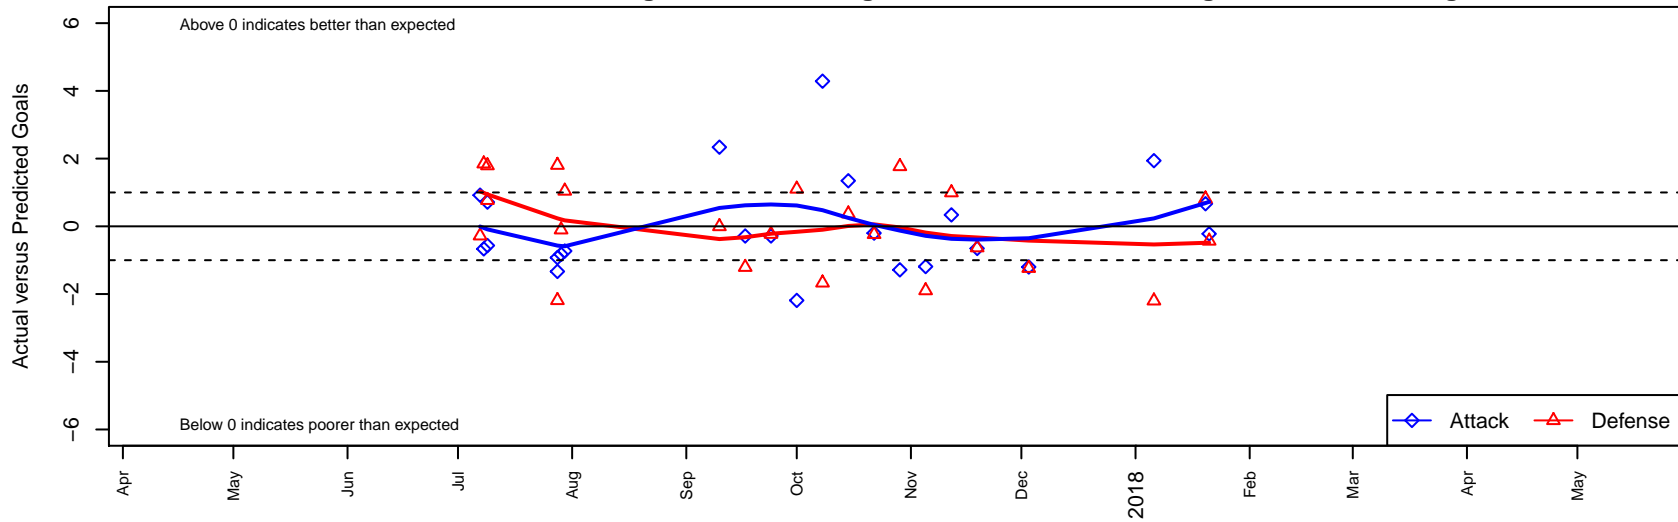

Seattle United Shoreline Blue B99

Seattle United Regional
 Shoreline, WA
 B99 total strength=1649
 attack=27.4 defense=13.14
 fall league = NPSL DIVISION 1 (99) U19

alt names used:
 Seattle United SH B99 Blue
 Seattle United Shoreline B99 Blue
 SU Shoreline B99 Blue
 Seattle United SH B99 Blue

Venues played:
 2017 Seattle Cup BU18-19
 2017 Crossfire Select U19 Gold
 2017 NPSL DIVISION 1 (99) U19
 2017 Founders Cup B99 Div A

Seattle United Shoreline Blue B99
 Dots are actual minus expected GF (blue circles) and GA (red triangles).
 Blue line is smoothed change in attack strength. Red is smoothed change in defense strength.

**attack and defense variance (black dot)
relative to other teams
and top 10 in region**

**attack and defense rating
relative to others at age
and all opponents in last 13 months**

Performance relative to 13 month average