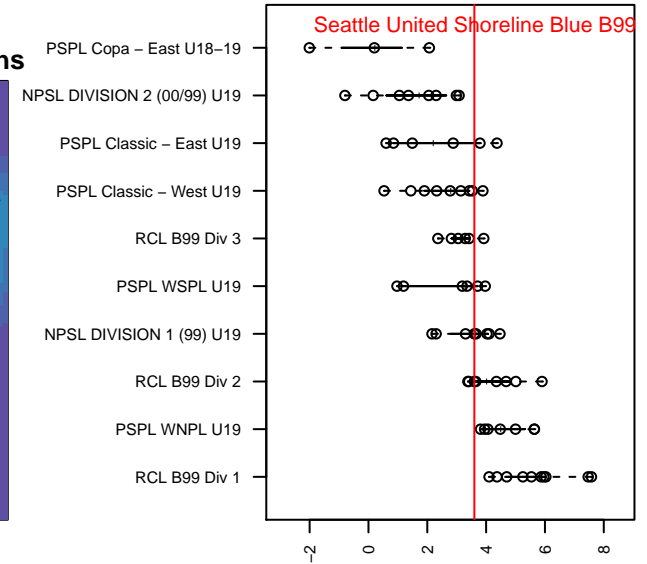

Seattle United Shoreline Blue B99

Seattle United Regional
 Shoreline, WA
 B99 total strength=1649
 attack=27.4 defense=13.14
 fall league = NPSL DIVISION 1 (99) U19

alt names used:
 Seattle United SH B99 Blue
 Seattle United Shoreline B99 Blue
 SU Shoreline B99 Blue
 Seattle United SH B99 Blue

Venues played:
 2017 Seattle Cup BU18-19
 2017 Crossfire Select U19 Gold
 2017 NPSL DIVISION 1 (99) U19
 2017 Founders Cup B99 Div A

Seattle United Shoreline Blue B99
 Dots are actual minus expected GF (blue circles) and GA (red triangles).
 Blue line is smoothed change in attack strength. Red is smoothed change in defense strength.

**attack and defense variance (black dot)
relative to other teams
and top 10 in region**

**attack and defense rating
relative to others at age
and all opponents in last 13 months**

Performance relative to 13 month average