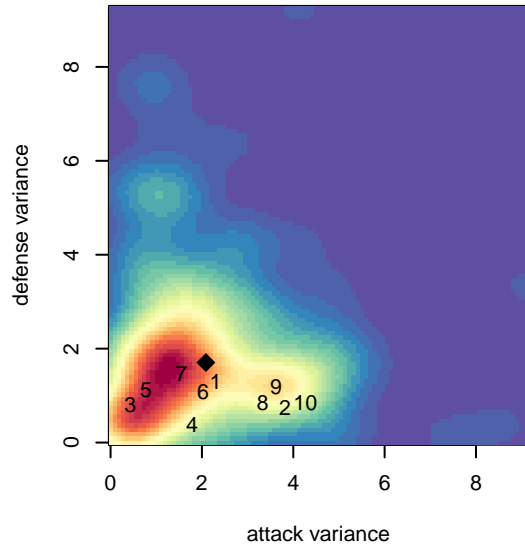

Seattle United Shoreline Blue B99

Seattle United Regional
 Shoreline, WA
 B99 total strength=1649
 attack=27.4 defense=13.14
 fall league = NPSL DIVISION 1 (99) U19

alt names used:
 Seattle United SH B99 Blue
 Seattle United Shoreline B99 Blue
 SU Shoreline B99 Blue
 Seattle United SH B99 Blue

Venues played:
 2017 Seattle Cup BU18-19
 2017 Crossfire Select U19 Gold
 2017 NPSL DIVISION 1 (99) U19
 2017 Founders Cup B99 Div A

Seattle United Shoreline Blue B99
 Dots are actual minus expected GF (blue circles) and GA (red triangles).
 Blue line is smoothed change in attack strength. Red is smoothed change in defense strength.

**attack and defense variance (black dot)
relative to other teams
and top 10 in region**

**attack and defense rating
relative to others at age
and all opponents in last 13 months**

Performance relative to 13 month average