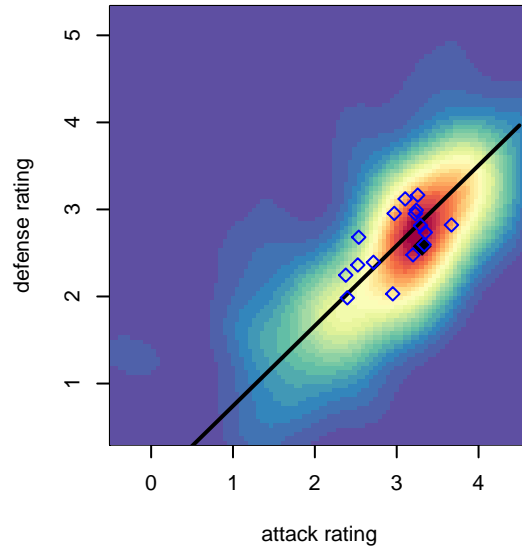

Seattle United Shoreline Blue B99

Seattle United Regional
 Shoreline, WA
 B99 total strength=1649
 attack=27.4 defense=13.14
 fall league = NPSL DIVISION 1 (99) U19

alt names used:
 Seattle United SH B99 Blue
 Seattle United Shoreline B99 Blue
 SU Shoreline B99 Blue
 Seattle United SH B99 Blue

Venues played:
 2017 Seattle Cup BU18-19
 2017 Crossfire Select U19 Gold
 2017 NPSL DIVISION 1 (99) U19
 2017 Founders Cup B99 Div A

Seattle United Shoreline Blue B99
 Dots are actual minus expected GF (blue circles) and GA (red triangles).
 Blue line is smoothed change in attack strength. Red is smoothed change in defense strength.

**attack and defense variance (black dot)
relative to other teams
and top 10 in region**

**attack and defense rating
relative to others at age
and all opponents in last 13 months**

Performance relative to 13 month average